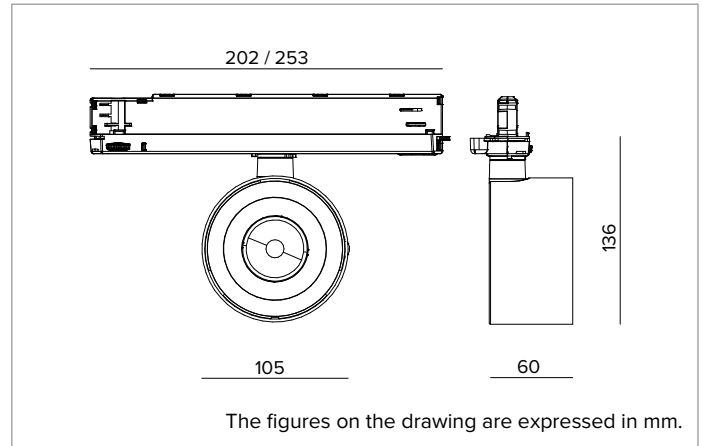

### Professional adjustable LED projector

	4000K	H(m)	D(m)	Emax(lx)		
	Ra90		24°			
	Fixture Power	19W	1	0.42	8859	
	Source Flux	2430lm	2	0.84	2215	
	Fixture Flux	1897lm	3	1.25	984	
	Efficacy	100lm/W	4	1.67	554	
TS1926	I <sub>max</sub> =3646cd/klm	I <sub>max</sub>	8859cd	5	2.09	354